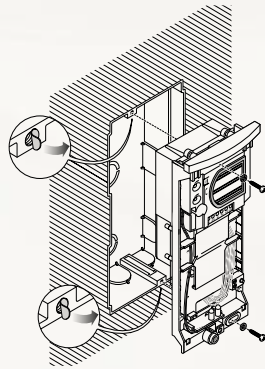

- Extra slim design
- Door lock release
- Wall-mount
- Door bell interface

SEE PAGE 162

SEE PAGE 144

SEE PAGE 282

WALL-MOUNTED

RECESSED

COMPLETE KIT INCLUDES

PRODUCT DIMENSIONS

	W (mm)	H (mm)	D (mm)
Wall mounted	99	207	28
Embedded	90	198	51,5

*Embedding box not included in kits

- Targha entry panel
- Required Buttons (see chart below)
- Agata handset (see chart below)
- HA/200 audio module
- A/200N power supply

AUDIO KIT COMBINATIONS

Keypad	Single Button	Code
X	1 WAY (1 button / 1 receiver)	TAAG1
X	1 WAY (1 button / 2 receivers)	TAAG1-2
X	1 WAY (1 button / 3 receivers)	TAAG1-3
X	1 WAY (1 button / 4 receivers)	TAAG1-4
X	1 WAY (1 button / 5 receivers)	TAAG1-5
X	1 WAY (1 button / 6 receivers)	TAAG1-6
✓	-	-
✓	1 WAY (1 button / 2 receivers)	TAKAG1-2