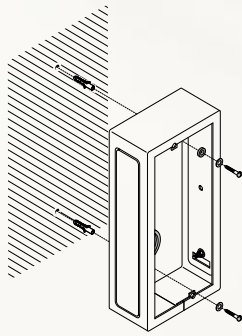

- Extra slim design
- Door lock release
- Wall-mount
- Door bell interface

SEE PAGE 162

SEE PAGE 144

SEE PAGE 282

WALL-MOUNTED

RECESSED

COMPLETE KIT INCLUDES

PRODUCT DIMENSIONS

	W (mm)	H (mm)	D (mm)
Wall mounted	99	207	28
Embedded	90	198	51,5

*Embedding box not included in kits

- Targha entry panel
- Required Buttons (see chart below)
- Agata handset (see chart below)
- HA/200 audio module
- A/200N power supply

AUDIO KIT COMBINATIONS

Keypad	Single Button	Code
X	1 WAY (1 button / 1 receiver)	TAAG1
X	1 WAY (1 button / 2 receivers)	TAAG1-2
X	1 WAY (1 button / 3 receivers)	TAAG1-3
X	1 WAY (1 button / 4 receivers)	TAAG1-4
X	1 WAY (1 button / 5 receivers)	TAAG1-5
X	1 WAY (1 button / 6 receivers)	TAAG1-6
✓	-	-
✓	1 WAY (1 button / 2 receivers)	TAKAG1-2